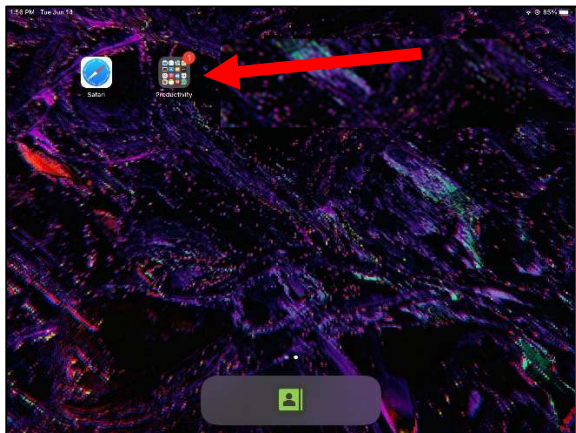

PRE-ELECTION PROCEDURES

PROVISIONAL PAD

NOTE: These instructions are for the Provisional Pad. For regular Poll Pads, follow separate instructions.

You may set up your Provisional Pad before election day or during opening procedures on election day.

1. Power on device

- Identify the Provisional Pad.
- If case has not been opened, seal will be green. If case was opened on Monday, seal will be yellow.
- Verify blue tag number (EPB-0000) and seal number match the **Machine Certification Form**.
- Cut seal and put in **#7 Orange Pouch**.
- Power on the device by holding down button on left side until Apple logo appears. Release the button.

2. Launch settings application

- On the home screen of the device, swipe from right to left to move to the second page of apps. You should now see an applications folder (with tiny thumbnails of multiple apps).
- Tap the applications folder and swipe from right to left to go to the next page. Tap on the Settings application.