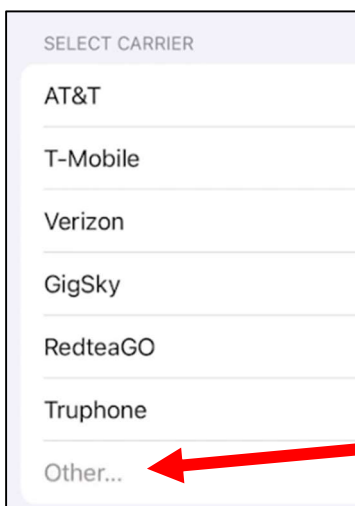

3. Activate cellular connection

- ☐ In the settings application, tap Cellular Data on the left panel.
- ☐ Tap "Other..." at the bottom of the list.
- ☐ A card will appear asking you to "Add Cellular Plan." Tap on the blue "Install Cellular Plan" button. It may take a few moments to activate.
- ☐ Once the plan activates, a blue check mark will appear next to the word "Verizon."